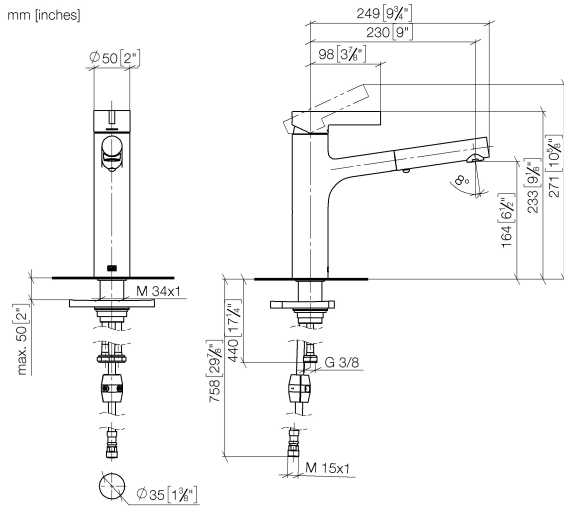

DORNBACHT LYV Single-lever mixer Pull-out with spray function - Chrome

33 960 110

- 230mm projection
- pivotable spout 120°
- air-enriched flow and spray flow
- fabric braided hose 1500 mm
- max. flow 7 l/min at 3 bar flow pressure

Intrinsic protection against back flow.

	Chrome	33 960 110-00
	Soft Black	33 960 110-69
	Brushed Nickel	33 960 110-70

DORNBRAUCH LYV Single-lever mixer Pull-out with spray function - Chrome

33 960 110

Flow rate chart

Certificates

Belgaqua_23-012- 27_3. AbP_10067. ACS_23 ACC NY 085.

DORNBRAUCH LYV Single-lever mixer Pull-out with spray function - Chrome

33 960 110

Parts for other finishes can be found here: [Soft Black](#)

Spare parts list

No.	Item Number	Name	Quantity used	Delivery time
1	90 20 81 001 00-00	handle	1	2
2	90 28 30 010 00-00	cover	1	2
3	90 15 05 067 00 90	cartridge	1	2
4	90 18 40 227 00 90	insert	1	2
5	90 30 02 101 00 90	hose	1	2
6	90 23 01 051 00 90	flow reducer	1	2
7	90 14 05 081 00 90	seal	1	2
8	90 12 11 181 00-00	shower	1	2
9	90 14 15 062 00 90	gasket kit	1	2
10	90 30 01 211 00 90	shaft	1	2
11	90 14 05 080 00 90	seal	1	2
12	90 23 10 003 00 90	fixing set	1	2
13	04 30 04 100 00 90	hose	2	2
14	90 30 04 110 00 90	hose	1	2