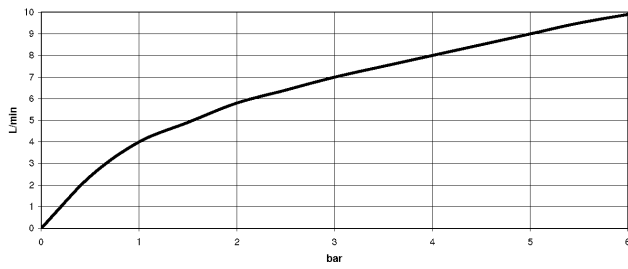

DORNBACHT LYV Single-lever mixer Pull-out with spray function - Chrome

33 960 110

- 230mm projection
- pivotable spout 120°
- air-enriched flow and spray flow
- fabric braided hose 1500 mm
- max. flow 7 l/min at 3 bar flow pressure

Intrinsic protection against back flow.

	Chrome	33 960 110-00
	Soft Black	33 960 110-69
	Brushed Nickel	33 960 110-70

DORNBRAUCH LYV Single-lever mixer Pull-out with spray function - Chrome

33 960 110

Flow rate chart