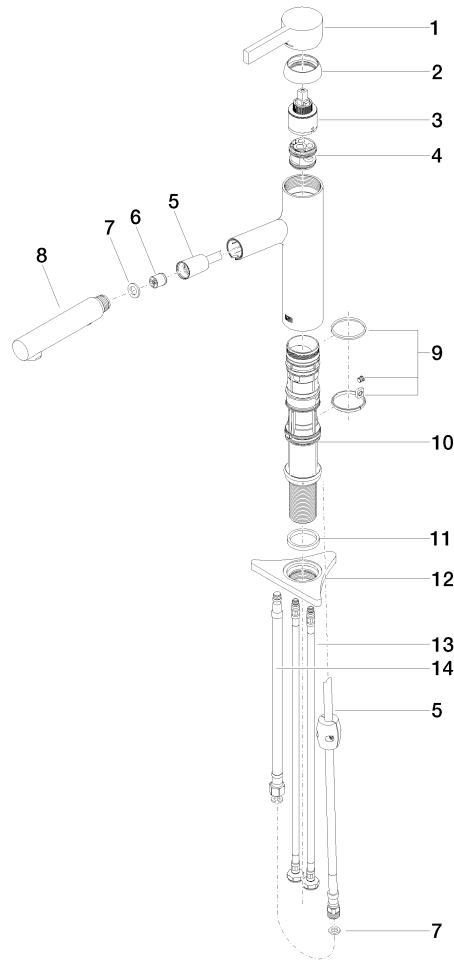

DORNBACHT LYV Single-lever mixer Pull-out with spray function - Chrome

33 960 110

- 230mm projection
- pivotable spout 120°
- air-enriched flow and spray flow
- fabric braided hose 1500 mm
- max. flow 7 l/min at 3 bar flow pressure

Intrinsic protection against back flow.

	Chrome	33 960 110-00
	Soft Black	33 960 110-69
	Brushed Nickel	33 960 110-70

DORNBRAUCH LYV Single-lever mixer Pull-out with spray function - Chrome

33 960 110

Flow rate chart

Certificates

Belgaqua_23-012- 27_3. AbP_10067. ACS_23 ACC NY 085.

DORNBRAUCH LYV Single-lever mixer Pull-out with spray function - Chrome

33 960 110

Parts for other finishes can be found here: [Soft Black](#)

Spare parts list

No.	Item Number	Name	Quantity used	Delivery time
1	90 20 81 001 00-00	handle	1	2
2	90 28 30 010 00-00	cover	1	2
3	90 15 05 067 00 90	cartridge	1	2
4	90 18 40 227 00 90	insert	1	2
5	90 30 02 101 00 90	hose	1	2
6	90 23 01 051 00 90	flow reducer	1	2
7	90 14 05 081 00 90	seal	1	2
8	90 12 11 181 00-00	shower	1	2
9	90 14 15 062 00 90	gasket kit	1	2
10	90 30 01 211 00 90	shaft	1	2
11	90 14 05 080 00 90	seal	1	2
12	90 23 10 003 00 90	fixing set	1	2
13	04 30 04 100 00 90	hose	2	2
14	90 30 04 110 00 90	hose	1	2